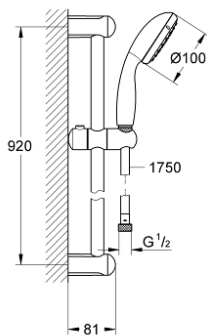

27 854 001 TEMPESTA 100 SHOWER RAIL SET 1 SPRAY

PRODUCT DESCRIPTION

- Colour: chrome
- consisting of:
 - hand shower (27 852)
 - shower rail, 900 mm (27 524)
 - Relaxaflex hose 1750 mm 1/2" x 1/2" (28 154)
 - GROHE DreamSpray - perfect spray pattern
 - GROHE LongLife finish
 - GROHE SpeedClean - effortless limescale removal
 - Inner WaterGuide - inner insulation for surface protection
 - ShockProof silicone ring prevents damages caused by shower falling
 - suitable for instantaneous heater

27 854 001 TEMPESTA 100 SHOWER RAIL SET 1 SPRAY

SELECT SPARE PART: , March 2017 – now

1: Outlet shower holder (Spare part-nr. 48098000)

2: Sliding piece (Spare part-nr. 48099000)

3: Dirt strainer (Spare part-nr. 0700200M)