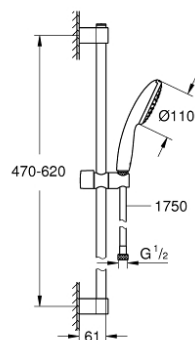

27 853 003 TEMPESTA 110 SHOWER RAIL SET 1 SPRAY (RAIN)

PRODUCT DESCRIPTION

- Colour: chrome
- consisting of:
 - hand shower Tempesta 110 (27 852)
 - maximum flow rate (at 3 bar): 16.6 l/min
 - shower rail, 600 mm (27 523)
 - Relaxaflex hose 1750 mm 1/2" x 1/2" (28 154)
 - GROHE DreamSpray - perfect spray pattern
 - GROHE LongLife finish
 - Flexible Installation - 1 adjustable bracket for existing drill holes
 - adjustable rail holder (turn and glide shower holder)
 - GROHE SpeedClean - effortless limescale removal
 - Inner WaterGuide - inner insulation for surface protection
 - ShockProof silicone ring prevents damages caused by shower falling
 - min. recommended pressure 1.0 bar
 - suitable for instantaneous heater
 - professional edition

27 853 003 TEMPESTA 110 SHOWER RAIL SET 1 SPRAY (RAIN)

SELECT SPARE PART: , April 2020 – now

1: Outlet shower holder (Spare part-nr. 48607000)

2: Sliding piece (Spare part-nr. 48609000)

3: Outlet shower holder (Spare part-nr. 48608000)