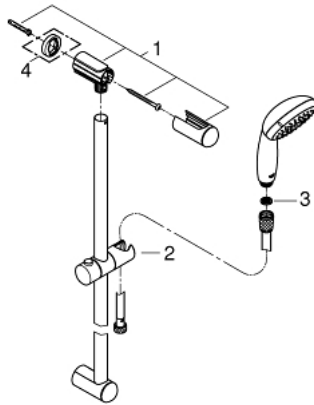

27 853 001 TEMPESTA 100 SHOWER RAIL SET 1 SPRAY

PRODUCT DESCRIPTION

- Colour: chrome
- consisting of:
 - hand shower (27 852)
 - shower rail, 600 mm (27 523)
 - Relaxaflex hose 1750 mm 1/2" x 1/2" (28 154)
 - GROHE DreamSpray - perfect spray pattern
 - GROHE LongLife finish
 - GROHE SpeedClean - effortless limescale removal
 - Inner WaterGuide - inner insulation for surface protection
 - ShockProof silicone ring prevents damages caused by shower falling
- suitable for instantaneous heater
- min. recommended pressure 1.0 bar

27 853 001 TEMPESTA 100 SHOWER RAIL SET 1 SPRAY

SELECT SPARE PART: , March 2017 – now

1: Outlet shower holder (Spare part-nr. 48098000)

2: Sliding piece (Spare part-nr. 48099000)

3: Dirt strainer (Spare part-nr. 0700200M)