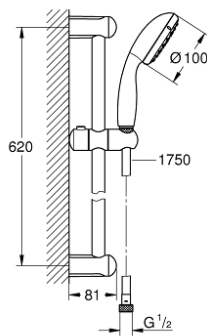

27 853 001 TEMPESTA 100 SHOWER RAIL SET 1 SPRAY

PRODUCT DESCRIPTION

- Colour: chrome
- consisting of:
 - hand shower (27 852)
 - shower rail, 600 mm (27 523)
 - Relaxaflex hose 1750 mm 1/2" x 1/2" (28 154)
 - GROHE DreamSpray - perfect spray pattern
 - GROHE LongLife finish
 - GROHE SpeedClean - effortless limescale removal
 - Inner WaterGuide - inner insulation for surface protection
 - ShockProof silicone ring prevents damages caused by shower falling
- suitable for instantaneous heater
- min. recommended pressure 1.0 bar

27 853 001 TEMPESTA 100 SHOWER RAIL SET 1 SPRAY

SELECT SPARE PART: , March 2017 – now

1: Outlet shower holder (Spare part-nr. 48098000)

2: Sliding piece (Spare part-nr. 48099000)

3: Dirt strainer (Spare part-nr. 0700200M)