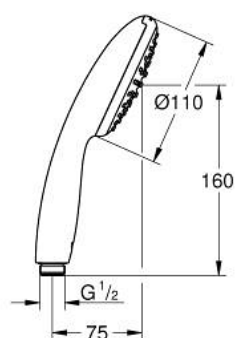

27 852 003 TEMPESTA 110 HAND SHOWER 1 SPRAY

PRODUCT DESCRIPTION

- Colour: chrome
- spray pattern: Rain
- maximum flow rate (at 3 bar): 16.6 l/min
- GROHE DreamSpray - perfect spray pattern
- GROHE LongLife finish
- GROHE SpeedClean - effortless limescale removal
- Inner WaterGuide - inner insulation for surface protection
- ShockProof silicone ring prevents damages caused by shower falling
- universal mounting system, fitting all standard shower hoses
- min. recommended pressure 1.0 bar
- suitable for instantaneous heater
- professional edition

Pure Freude
an Wasser

27 852 003 TEMPESTA 110 HAND SHOWER 1 SPRAY

SELECT SPARE PART: , April 2020 – now

1: Dirt strainer (Spare part-nr. 0700200M)