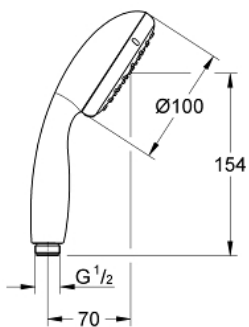

## 27 852 001 TEMPESTA 100 HAND SHOWER 1 SPRAY

### PRODUCT DESCRIPTION

- Colour: chrome
- spray pattern: Rain
- GROHE DreamSpray - perfect spray pattern
- GROHE LongLife finish
- GROHE SpeedClean - effortless limescale removal
- Inner WaterGuide - inner insulation for surface protection
- ShockProof silicone ring prevents damages caused by shower falling
- universal mounting system, fitting all standard shower hoses
- suitable for instantaneous heater
- min. recommended pressure 1.0 bar

## 27 852 001 TEMPESTA 100 HAND SHOWER 1 SPRAY

**SELECT SPARE PART:** , March 2017 – now

1: Dirt strainer (Spare part-nr. 0700200M)