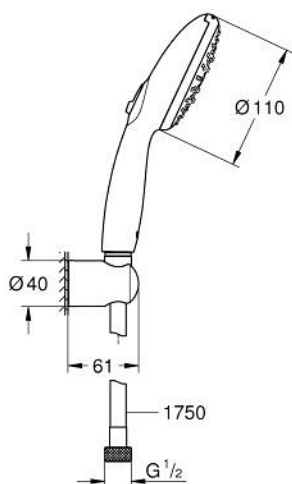

## 27 849 003 TEMPESTA 110 WALL HOLDER SET 3 SPRAYS (RAIN, JET, MASSAGE)

### PRODUCT DESCRIPTION

- Colour: chrome
- consisting of:
  - hand shower Tempesta 110 (28 261)
  - maximum flow rate (at 3 bar): 13.5 l/min
  - wall shower holder Tempesta, non-adjustable (28 605)
  - Relaxaflex hose 1750 mm 1/2" x 1/2" (28 154)
- GROHE SmartSwitch - easily rotate the dial to enjoy your preferred spray option
- GROHE DreamSpray - perfect spray pattern
- GROHE LongLife finish
- GROHE SpeedClean - effortless limescale removal
- Inner WaterGuide - inner insulation for surface protection
- ShockProof silicone ring prevents damages caused by shower falling
- min. recommended pressure 1.0 bar
- suitable for instantaneous heater
- professional edition

## 27 849 003 TEMPESTA 110 WALL HOLDER SET 3 SPRAYS (RAIN, JET, MASSAGE)

**SELECT SPARE PART:** , April 2020 – now

1: Dirt strainer (Spare part-nr. 0700200M)