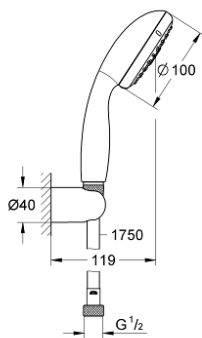

27 849 001 TEMPESTA 100 WALL HOLDER SET 3 SPRAYS

PRODUCT DESCRIPTION

- Colour: chrome
- consisting of:
 - hand shower (28 261)
 - wall shower holder (28 605)
- not adjustable
- Relexaflex hose 1750 mm 1/2" x 1/2" (28 154)
- GROHE DreamSpray - perfect spray pattern
- GROHE LongLife finish
- GROHE SpeedClean - effortless limescale removal
- Inner WaterGuide - inner insulation for surface protection
- ShockProof silicone ring prevents damages caused by shower falling
- suitable for instantaneous heater
- min. recommended pressure 1.0 bar

27 849 001 TEMPESTA 100 WALL HOLDER SET 3 SPRAYS

SELECT SPARE PART: , March 2017 – now

1: Dirt strainer (Spare part-nr. 0700200M)