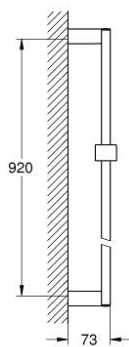

27 841 000 **EUPHORIA CUBE SHOWER RAIL, 900 MM**

PRODUCT DESCRIPTION

- Colour: chrome
- with wall holders, glide element and swivel holder
- GROHE LongLife finish

27 841 000 EUPHORIA CUBE SHOWER RAIL, 900 MM

SELECT SPARE PART: , June 2011 – now

1: Sliding piece (Spare part-nr. 48180000)

2: Outlet shower holder (Spare part-nr. 48179000)

3: Compensation disc (Spare part-nr. 27845000)*

* Optional accessories