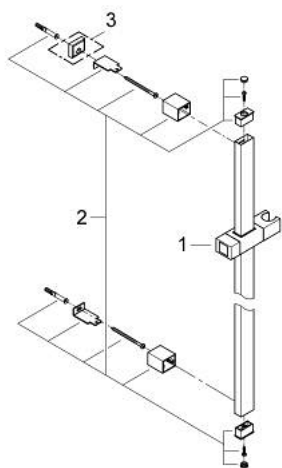

27 841 000 **EUPHORIA CUBE SHOWER RAIL, 900 MM**

PRODUCT DESCRIPTION

- Colour: chrome
- with wall holders, glide element and swivel holder
- GROHE LongLife finish

27 841 000 EUPHORIA CUBE SHOWER RAIL, 900 MM

SELECT SPARE PART: , June 2011 – now

1: Sliding piece (Spare part-nr. 48180000)

2: Outlet shower holder (Spare part-nr. 48179000)

3: Compensation disc (Spare part-nr. 27845000)*

* Optional accessories