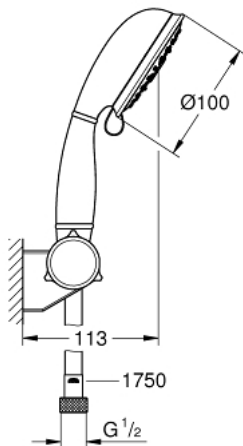

27 805 001 TEMPESTA RUSTIC 100 WALL HOLDER SET 4 SPRAYS

PRODUCT DESCRIPTION

- Colour: chrome
- consisting of:
 - hand shower (27 608)
 - wall shower holder adjustable (27 595)
 - Relaxaflex hose 1750 mm 1/2" x 1/2" (28 154)
 - GROHE EcoJoy 9.5 l/min flow limiter
 - GROHE DreamSpray - perfect spray pattern
 - GROHE LongLife finish
 - GROHE SpeedClean - effortless limescale removal
 - Inner WaterGuide - inner insulation for surface protection
- suitable for instantaneous heater
- min. recommended pressure 1.0 bar

27 805 001 TEMPESTA RUSTIC 100 WALL HOLDER SET 4 SPRAYS

SELECT SPARE PART: , March 2017 – now

1: Dirt strainer (Spare part-nr. 0700200M)

2: Cap (Spare part-nr. 45652P00)