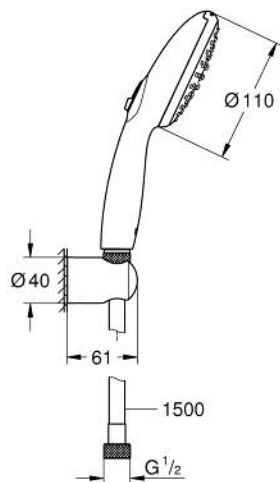

## 27 803 30E TEMPESTA 110 WALL HOLDER SET 2 SPRAYS (RAIN, JET)

### PRODUCT DESCRIPTION

- Colour: chrome
- consisting of:
  - hand shower Tempesta 110 (27 597)
  - maximum flow rate (at 3 bar): 5.6 l/min
  - wall shower holder Tempesta, non-adjustable (28 605)
  - shower hose Relaxaflex 1500 mm 1/2" x 1/2" (28 151)
- GROHE EcoJoy - extra efficient water usage, perfect flow
- GROHE SmartSwitch - easily rotate the dial to enjoy your preferred spray option
- GROHE DreamSpray - perfect spray pattern
- GROHE LongLife finish
- GROHE SpeedClean - effortless limescale removal
- Inner WaterGuide - inner insulation for surface protection
- ShockProof silicone ring prevents damages caused by shower falling
- min. recommended pressure 1.0 bar
- suitable for instantaneous heater
- professional edition

## 27 803 30E TEMPESTA 110 WALL HOLDER SET 2 SPRAYS (RAIN, JET)

**SELECT SPARE PART:** , April 2020 – now

1: Dirt strainer (Spare part-nr. 0700200M)