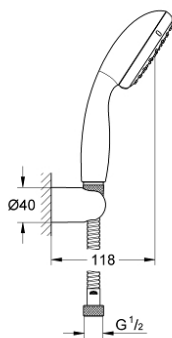

27 803 10E TEMPESTA 100 WALL HOLDER SET 2 SPRAYS

PRODUCT DESCRIPTION

- Colour: chrome
- consisting of:
 - hand shower Tempesta 100 II (27 597)
 - wall shower holder (28 605)
- not adjustable
- shower hose Relaxaflex 1500 mm 1/2" x 1/2" (28 151)
- GROHE EcoJoy 5.7 l/min. flow limiter
- GROHE DreamSpray - perfect spray pattern
- GROHE LongLife finish
- GROHE SpeedClean - effortless limescale removal
- Inner WaterGuide - inner insulation for surface protection
- ShockProof silicone ring prevents damages caused by shower falling
- suitable for instantaneous heater
- min. recommended pressure 1.0 bar

27 803 10E TEMPESTA 100 WALL HOLDER SET 2 SPRAYS

SELECT SPARE PART: , June 2013 – now

1: Dirt strainer (Spare part-nr. 0700200M)