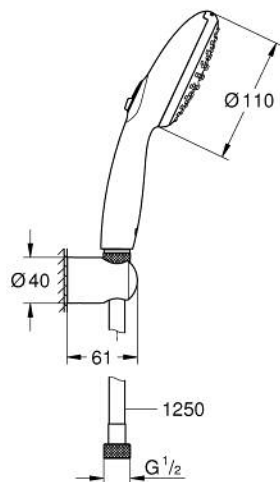

27 799 30E TEMPESTA 110 WALL HOLDER SET 2 SPRAYS (RAIN, JET)

PRODUCT DESCRIPTION

- Colour: chrome
- consisting of:
 - hand shower Tempesta 110 (27 597)
 - maximum flow rate (at 3 bar): 5.6 l/min
 - wall shower holder Tempesta, non-adjustable (28 605)
 - Relaxflex hose 1250 mm 1/2" x 1/2" (28 150)
 - GROHE EcoJoy - extra efficient water usage, perfect flow
 - GROHE SmartSwitch - easily rotate the dial to enjoy your preferred spray option
 - GROHE DreamSpray - perfect spray pattern
 - GROHE LongLife finish
 - GROHE SpeedClean - effortless limescale removal
 - Inner WaterGuide - inner insulation for surface protection
 - ShockProof silicone ring prevents damages caused by shower falling
 - min. recommended pressure 1.0 bar
 - suitable for instantaneous heater
 - professional edition

27 799 30E TEMPESTA 110 WALL HOLDER SET 2 SPRAYS (RAIN, JET)

SELECT SPARE PART: , April 2020 – now

1: Dirt strainer (Spare part-nr. 0700200M)