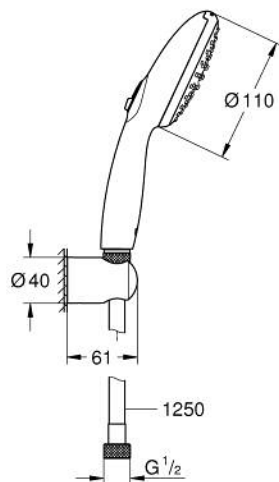

27 799 003 TEMPESTA 110 WALL HOLDER SET 2 SPRAYS (RAIN, JET)

PRODUCT DESCRIPTION

- Colour: chrome
- consisting of:
 - hand shower Tempesta 110 (27 597)
 - maximum flow rate (at 3 bar): 13.5 l/min
 - wall shower holder Tempesta, non-adjustable (28 605)
 - Relaxaflex hose 1250 mm 1/2" x 1/2" (28 150)
- GROHE SmartSwitch - easily rotate the dial to enjoy your preferred spray option
- GROHE DreamSpray - perfect spray pattern
- GROHE LongLife finish
- GROHE SpeedClean - effortless limescale removal
- Inner WaterGuide - inner insulation for surface protection
- ShockProof silicone ring prevents damages caused by shower falling
- min. recommended pressure 1.0 bar
- suitable for instantaneous heater
- professional edition

27 799 003 **TEMPESTA 110 WALL HOLDER SET 2 SPRAYS (RAIN, JET)**

SELECT SPARE PART: , April 2020 – now

1: Dirt strainer (Spare part-nr. 0700200M)