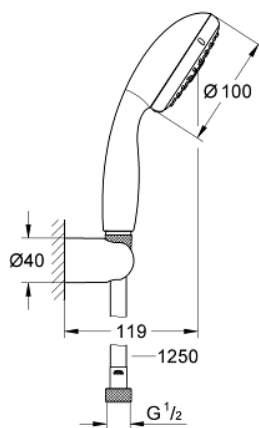

## 27 799 001 TEMPESTA 100 WALL HOLDER SET 2 SPRAYS

### PRODUCT DESCRIPTION

- Colour: chrome
- consisting of:
  - hand shower Tempesta 100 II (27 597)
  - wall shower holder (28 605)
- not adjustable
- Relaxaflex hose 1250 mm 1/2" x 1/2" (28 150)
- GROHE DreamSpray - perfect spray pattern
- GROHE LongLife finish
- GROHE SpeedClean - effortless limescale removal
- Inner WaterGuide - inner insulation for surface protection
- ShockProof silicone ring prevents damages caused by shower falling
- suitable for instantaneous heater
- min. recommended pressure 1.0 bar

27 799 001 **TEMPESTA 100 WALL HOLDER SET 2 SPRAYS**

**SELECT SPARE PART:** , June 2013 – now

1: Dirt strainer (Spare part-nr. 0700200M)