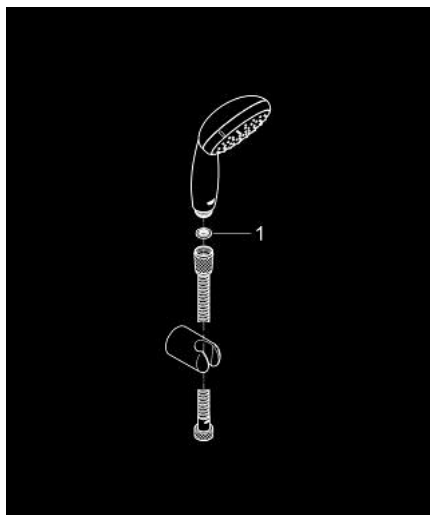

27 798 10E TEMPESTA 100 WALL HOLDER SET 2 SPRAYS

PRODUCT DESCRIPTION

- Colour: chrome
- consisting of:
 - hand shower Tempesta 100 II (27 597)
 - wall shower holder (28 605)
- not adjustable
- Relexaflex hose 1250 mm 1/2" x 1/2" (28 150)
- GROHE EcoJoy 5.7 l/min. flow limiter
- GROHE DreamSpray - perfect spray pattern
- GROHE LongLife finish
- GROHE SpeedClean - effortless limescale removal
- Inner WaterGuide - inner insulation for surface protection
- ShockProof silicone ring prevents damages caused by shower falling
- suitable for instantaneous heater
- min. recommended pressure 1.0 bar

27 798 10E TEMPESTA 100 WALL HOLDER SET 2 SPRAYS

SELECT SPARE PART: , June 2013 – now

1: Dirt strainer (Spare part-nr. 0700200M)