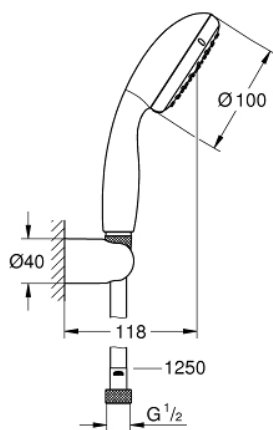

27 798 10E TEMPESTA 100 WALL HOLDER SET 2 SPRAYS

PRODUCT DESCRIPTION

- Colour: chrome
- consisting of:
 - hand shower Tempesta 100 II (27 597)
 - wall shower holder (28 605)
- not adjustable
- Relexaflex hose 1250 mm 1/2" x 1/2" (28 150)
- GROHE EcoJoy 5.7 l/min. flow limiter
- GROHE DreamSpray - perfect spray pattern
- GROHE LongLife finish
- GROHE SpeedClean - effortless limescale removal
- Inner WaterGuide - inner insulation for surface protection
- ShockProof silicone ring prevents damages caused by shower falling
- suitable for instantaneous heater
- min. recommended pressure 1.0 bar

27 798 10E TEMPESTA 100 WALL HOLDER SET 2 SPRAYS

SELECT SPARE PART: , June 2013 – now

1: Dirt strainer (Spare part-nr. 0700200M)