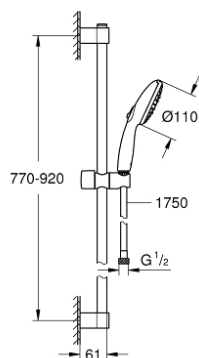

27 796 003 TEMPESTA 110 SHOWER RAIL SET 3 SPRAYS (RAIN, JET, MASSAGE)

PRODUCT DESCRIPTION

- Colour: chrome
- consisting of:
 - hand shower Tempesta 110 (28 261)
 - maximum flow rate (at 3 bar): 13.5 l/min
 - shower rail, 900 mm (27 524)
 - Relaxaflex hose 1750 mm 1/2" x 1/2" (28 154)
- GROHE SmartSwitch - easily rotate the dial to enjoy your preferred spray option
- GROHE DreamSpray - perfect spray pattern
- GROHE LongLife finish
- Flexible Installation - 1 adjustable bracket for existing drill holes
- adjustable rail holder (turn and glide shower holder)
- GROHE SpeedClean - effortless limescale removal
- Inner WaterGuide - inner insulation for surface protection
- ShockProof silicone ring prevents damages caused by shower falling
- min. recommended pressure 1.0 bar
- suitable for instantaneous heater
- professional edition

27 796 003 TEMPESTA 110 SHOWER RAIL SET 3 SPRAYS (RAIN, JET, MASSAGE)

SELECT SPARE PART: , April 2020 – now

1: Outlet shower holder (Spare part-nr. 48607000)

2: Sliding piece (Spare part-nr. 48609000)

3: Outlet shower holder (Spare part-nr. 48608000)