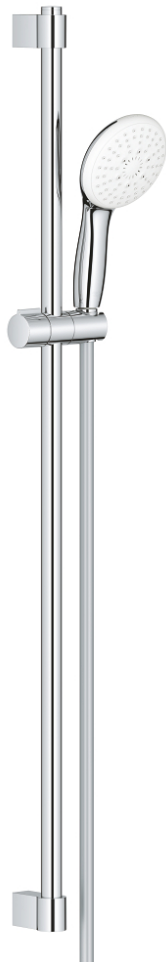

27 796 003 TEMPESTA 110 SHOWER RAIL SET 3 SPRAYS (RAIN, JET, MASSAGE)

PRODUCT DESCRIPTION

- Colour: chrome
- consisting of:
 - hand shower Tempesta 110 (28 261)
 - maximum flow rate (at 3 bar): 13.5 l/min
 - shower rail, 900 mm (27 524)
 - Relaxaflex hose 1750 mm 1/2" x 1/2" (28 154)
- GROHE SmartSwitch - easily rotate the dial to enjoy your preferred spray option
- GROHE DreamSpray - perfect spray pattern
- GROHE LongLife finish
- Flexible Installation - 1 adjustable bracket for existing drill holes
- adjustable rail holder (turn and glide shower holder)
- GROHE SpeedClean - effortless limescale removal
- Inner WaterGuide - inner insulation for surface protection
- ShockProof silicone ring prevents damages caused by shower falling
- min. recommended pressure 1.0 bar
- suitable for instantaneous heater
- professional edition

27 796 003 TEMPESTA 110 SHOWER RAIL SET 3 SPRAYS (RAIN, JET, MASSAGE)

SELECT SPARE PART: , April 2020 – now

1: Outlet shower holder (Spare part-nr. 48607000)

2: Sliding piece (Spare part-nr. 48609000)

3: Outlet shower holder (Spare part-nr. 48608000)

4: Dirt strainer (Spare part-nr. 0700200M)

5: Compensation disc (Spare part-nr. 48543001)*

* Optional accessories