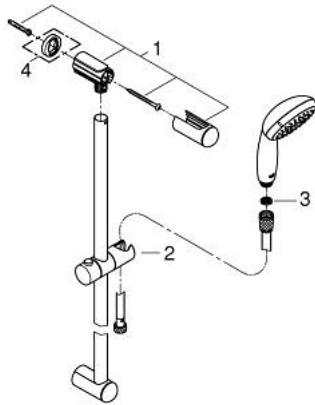

27 796 001 TEMPESTA 100 SHOWER RAIL SET 3 SPRAYS

PRODUCT DESCRIPTION

- Colour: chrome
- consisting of:
 - hand shower (28 261)
 - shower rail, 900 mm (27 524)
 - Relaxaflex hose 1750 mm 1/2" x 1/2" (28 154)
 - GROHE DreamSpray - perfect spray pattern
 - GROHE LongLife finish
 - GROHE SpeedClean - effortless limescale removal
 - Inner WaterGuide - inner insulation for surface protection
 - ShockProof silicone ring prevents damages caused by shower falling
 - suitable for instantaneous heater

27 796 001 TEMPESTA 100 SHOWER RAIL SET 3 SPRAYS

SELECT SPARE PART: , March 2017 – now

1: Outlet shower holder (Spare part-nr. 48098000)

2: Sliding piece (Spare part-nr. 48099000)

3: Dirt strainer (Spare part-nr. 0700200M)