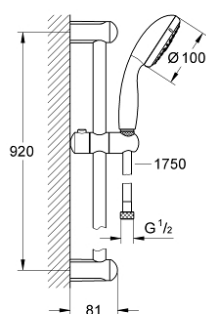

27 796 001 TEMPESTA 100 SHOWER RAIL SET 3 SPRAYS

PRODUCT DESCRIPTION

- Colour: chrome
- consisting of:
 - hand shower (28 261)
 - shower rail, 900 mm (27 524)
 - Relaxaflex hose 1750 mm 1/2" x 1/2" (28 154)
 - GROHE DreamSpray - perfect spray pattern
 - GROHE LongLife finish
 - GROHE SpeedClean - effortless limescale removal
 - Inner WaterGuide - inner insulation for surface protection
 - ShockProof silicone ring prevents damages caused by shower falling
 - suitable for instantaneous heater

27 796 001 TEMPESTA 100 SHOWER RAIL SET 3 SPRAYS

SELECT SPARE PART: , March 2017 – now

1: Outlet shower holder (Spare part-nr. 48098000)

2: Sliding piece (Spare part-nr. 48099000)

3: Dirt strainer (Spare part-nr. 0700200M)