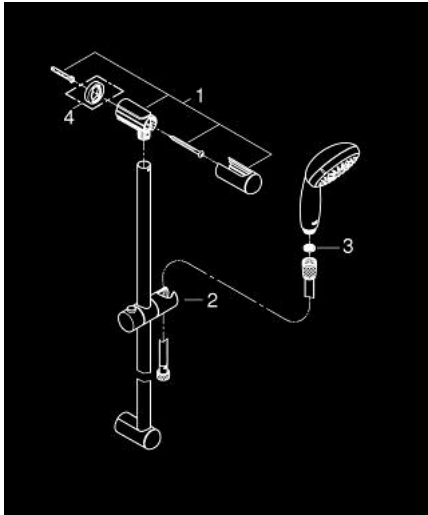

27 795 001 TEMPESTA 100 SHOWER RAIL SET 4 SPRAYS

PRODUCT DESCRIPTION

- Colour: chrome
- consisting of:
 - hand shower (28 578)
 - shower rail, 600 mm (27 523)
 - Relaxaflex hose 1750 mm 1/2" x 1/2" (28 154)
 - GROHE DreamSpray - perfect spray pattern
 - GROHE LongLife finish
 - GROHE SpeedClean - effortless limescale removal
 - Inner WaterGuide - inner insulation for surface protection
 - ShockProof silicone ring prevents damages caused by shower falling
- suitable for instantaneous heater
- min. recommended pressure 1.0 bar

27 795 001 TEMPESTA 100 SHOWER RAIL SET 4 SPRAYS

SELECT SPARE PART: , March 2017 – now

1: Outlet shower holder (Spare part-nr. 48098000)

2: Sliding piece (Spare part-nr. 48099000)

3: Dirt strainer (Spare part-nr. 0700200M)

4: Compensation disc (Spare part-nr. 48051000)*

* Optional accessories