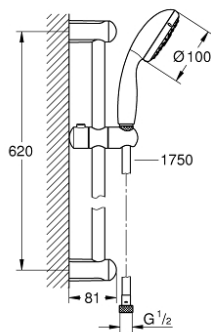

27 795 001 TEMPESTA 100 SHOWER RAIL SET 4 SPRAYS

PRODUCT DESCRIPTION

- Colour: chrome
- consisting of:
 - hand shower (28 578)
 - shower rail, 600 mm (27 523)
 - Relaxaflex hose 1750 mm 1/2" x 1/2" (28 154)
 - GROHE DreamSpray - perfect spray pattern
 - GROHE LongLife finish
 - GROHE SpeedClean - effortless limescale removal
 - Inner WaterGuide - inner insulation for surface protection
 - ShockProof silicone ring prevents damages caused by shower falling
- suitable for instantaneous heater
- min. recommended pressure 1.0 bar

27 795 001 TEMPESTA 100 SHOWER RAIL SET 4 SPRAYS

SELECT SPARE PART: , March 2017 – now

1: Outlet shower holder (Spare part-nr. 48098000)

2: Sliding piece (Spare part-nr. 48099000)

3: Dirt strainer (Spare part-nr. 0700200M)

4: Compensation disc (Spare part-nr. 48051000)*

* Optional accessories