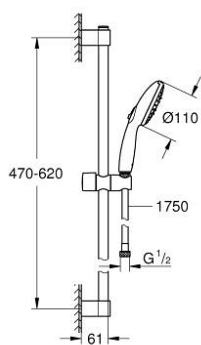

27 794 003 TEMPESTA 110 SHOWER RAIL SET 3 SPRAYS (RAIN, JET, MASSAGE)

PRODUCT DESCRIPTION

- Colour: chrome
- consisting of:
 - hand shower Tempesta 110 (28 261)
 - maximum flow rate (at 3 bar): 13.5 l/min
 - shower rail, 600 mm (27 523)
 - Relaxaflex hose 1750 mm 1/2" x 1/2" (28 154)
- GROHE SmartSwitch - easily rotate the dial to enjoy your preferred spray option
- GROHE DreamSpray - perfect spray pattern
- GROHE LongLife finish
- Flexible Installation - 1 adjustable bracket for existing drill holes
- adjustable rail holder (turn and glide shower holder)
- GROHE SpeedClean - effortless limescale removal
- Inner WaterGuide - inner insulation for surface protection
- ShockProof silicone ring prevents damages caused by shower falling
- min. recommended pressure 1.0 bar
- suitable for instantaneous heater
- professional edition

27 794 003 TEMPESTA 110 SHOWER RAIL SET 3 SPRAYS (RAIN, JET, MASSAGE)

SELECT SPARE PART: , April 2020 – now

1: Outlet shower holder (Spare part-nr. 48607000)

2: Sliding piece (Spare part-nr. 48609000)

3: Outlet shower holder (Spare part-nr. 48608000)