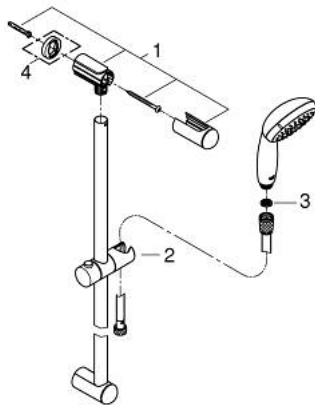

## 27 794 001 TEMPESTA 100 SHOWER RAIL SET 3 SPRAYS

### PRODUCT DESCRIPTION

- Colour: chrome
- consisting of:
  - hand shower (28 261)
  - shower rail, 600 mm (27 523)
  - Relaxaflex hose 1750 mm 1/2" x 1/2" (28 154)
  - GROHE DreamSpray - perfect spray pattern
  - GROHE LongLife finish
  - GROHE SpeedClean - effortless limescale removal
  - Inner WaterGuide - inner insulation for surface protection
  - ShockProof silicone ring prevents damages caused by shower falling
- suitable for instantaneous heater
- min. recommended pressure 1.0 bar

## 27 794 001 TEMPESTA 100 SHOWER RAIL SET 3 SPRAYS

**SELECT SPARE PART:** , March 2017 – now

1: Outlet shower holder (Spare part-nr. 48098000)

2: Sliding piece (Spare part-nr. 48099000)

3: Dirt strainer (Spare part-nr. 0700200M)