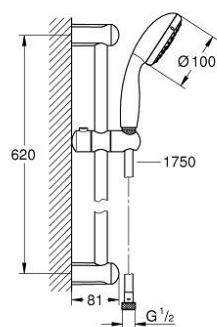

## 27 794 001 TEMPESTA 100 SHOWER RAIL SET 3 SPRAYS

### PRODUCT DESCRIPTION

- Colour: chrome
- consisting of:
  - hand shower (28 261)
  - shower rail, 600 mm (27 523)
  - Relaxaflex hose 1750 mm 1/2" x 1/2" (28 154)
  - GROHE DreamSpray - perfect spray pattern
  - GROHE LongLife finish
  - GROHE SpeedClean - effortless limescale removal
  - Inner WaterGuide - inner insulation for surface protection
  - ShockProof silicone ring prevents damages caused by shower falling
- suitable for instantaneous heater
- min. recommended pressure 1.0 bar

## 27 794 001 TEMPESTA 100 SHOWER RAIL SET 3 SPRAYS

**SELECT SPARE PART:** , March 2017 – now

1: Outlet shower holder (Spare part-nr. 48098000)

2: Sliding piece (Spare part-nr. 48099000)

3: Dirt strainer (Spare part-nr. 0700200M)