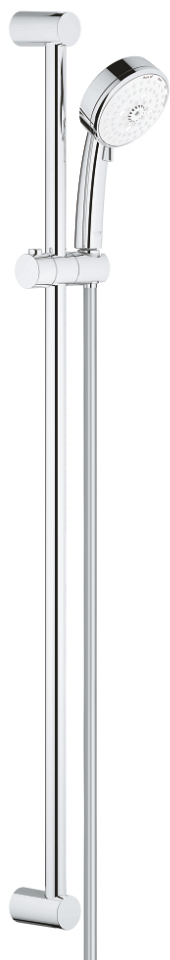

## 27 790 002 TEMPESTA COSMOPOLITAN 100 SHOWER RAIL SET 4 SPRAYS

### PRODUCT DESCRIPTION

- Colour: chrome
- consisting of:
  - hand shower (27 573)
  - shower rail, 900 mm (27 522)
  - Relexaflex hose 1750 mm 1/2" x 1/2" (28 154)
  - GROHE DreamSpray - perfect spray pattern
  - GROHE LongLife finish
  - GROHE SpeedClean - effortless limescale removal
  - Inner WaterGuide - inner insulation for surface protection
  - suitable for instantaneous heater
  - min. recommended pressure 1.0 bar