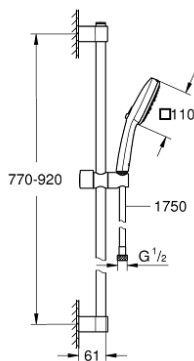

27 789 003 TEMPESTA CUBE 110 SHOWER RAIL SET 3 SPRAYS

PRODUCT DESCRIPTION

- Colour: chrome
- consisting of:
 - hand shower Tempesta Cube 110 (27 572)
 - spray patterns: Jet, Rain, Massage
 - maximum flow rate (at 3 bar): 13.5 l/min
 - shower rail, 900 mm (27 524)
 - Relexaflex hose 1750 mm 1/2" x 1/2" (28 154)
- GROHE SmartSwitch - easily rotate the dial to enjoy your preferred spray option
- GROHE DreamSpray - perfect spray pattern
- GROHE LongLife finish
- Flexible Installation - 1 adjustable bracket for existing drill holes
- adjustable rail holder (turn and glide shower holder)
- GROHE SpeedClean - effortless limescale removal
- Inner WaterGuide - inner insulation for surface protection
- ShockProof silicone ring prevents damages caused by shower falling
- min. recommended pressure 1.0 bar
- suitable for instantaneous heater
- professional edition

27 789 003 TEMPESTA CUBE 110 SHOWER RAIL SET 3 SPRAYS

SELECT SPARE PART: , November 2021 – now

1: Outlet shower holder (Spare part-nr. 48607000)

2: Sliding piece (Spare part-nr. 48609000)

3: Outlet shower holder (Spare part-nr. 48608000)