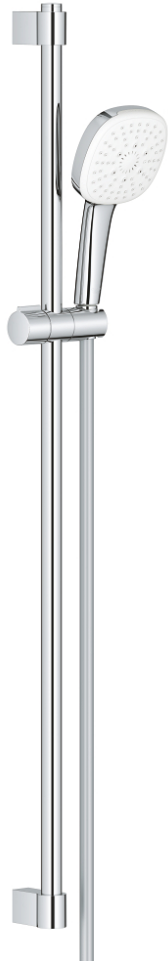

27 789 003 TEMPESTA CUBE 110 SHOWER RAIL SET 3 SPRAYS

PRODUCT DESCRIPTION

- Colour: chrome
- consisting of:
 - hand shower Tempesta Cube 110 (27 572)
 - spray patterns: Jet, Rain, Massage
 - maximum flow rate (at 3 bar): 13.5 l/min
 - shower rail, 900 mm (27 524)
 - Relexaflex hose 1750 mm 1/2" x 1/2" (28 154)
- GROHE SmartSwitch - easily rotate the dial to enjoy your preferred spray option
- GROHE DreamSpray - perfect spray pattern
- GROHE LongLife finish
- Flexible Installation - 1 adjustable bracket for existing drill holes
- adjustable rail holder (turn and glide shower holder)
- GROHE SpeedClean - effortless limescale removal
- Inner WaterGuide - inner insulation for surface protection
- ShockProof silicone ring prevents damages caused by shower falling
- min. recommended pressure 1.0 bar
- suitable for instantaneous heater
- professional edition

27 789 003 TEMPESTA CUBE 110 SHOWER RAIL SET 3 SPRAYS

SELECT SPARE PART: , November 2021 – now

1: Outlet shower holder (Spare part-nr. 48607000)

2: Sliding piece (Spare part-nr. 48609000)

3: Outlet shower holder (Spare part-nr. 48608000)

4: Dirt strainer (Spare part-nr. 0700200M)

5: Compensation disc (Spare part-nr. 48543001)*

* Optional accessories