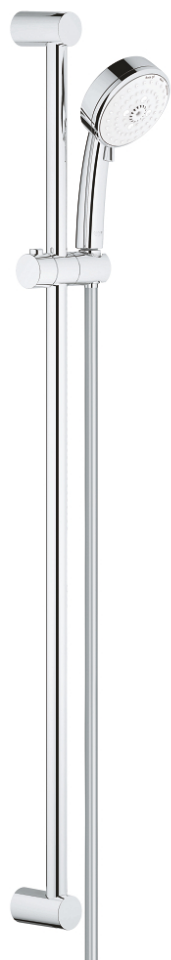

27 789 002 TEMPESTA COSMOPOLITAN 100 SHOWER RAIL SET 3 SPRAYS

PRODUCT DESCRIPTION

- Colour: chrome
- consisting of:
 - hand shower (27 572)
 - shower rail, 900 mm (27 522)
 - Relaxaflex hose 1750 mm 1/2" x 1/2" (28 154)
 - GROHE DreamSpray - perfect spray pattern
 - GROHE LongLife finish
 - GROHE SpeedClean - effortless limescale removal
 - Inner WaterGuide - inner insulation for surface protection
 - suitable for instantaneous heater
 - min. recommended pressure 1.0 bar