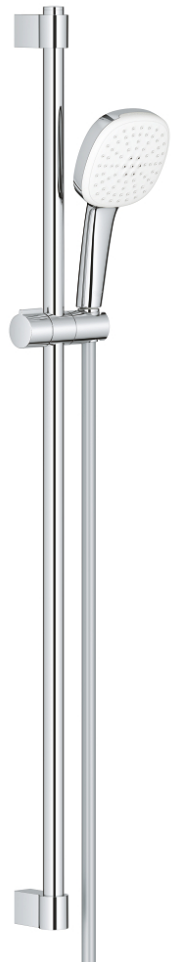

27 788 003 TEMPESTA CUBE 110 SHOWER RAIL SET 2 SPRAYS

PRODUCT DESCRIPTION

- Colour: chrome
- consisting of:
 - hand shower Tempesta Cube 110 (27 571)
 - spray patterns: Rain, Jet
 - maximum flow rate (at 3 bar): 13.5 l/min
 - shower rail, 900 mm (27 524)
 - Relaxaflex hose 1750 mm 1/2" x 1/2" (28 154)
 - GROHE SmartSwitch - easily rotate the dial to enjoy your preferred spray option
 - GROHE DreamSpray - perfect spray pattern
 - GROHE LongLife finish
- Flexible Installation - 1 adjustable bracket for existing drill holes
- adjustable rail holder (turn and glide shower holder)
- GROHE SpeedClean - effortless limescale removal
- Inner WaterGuide - inner insulation for surface protection
- ShockProof silicone ring prevents damages caused by shower falling
- min. recommended pressure 1.0 bar
- suitable for instantaneous heater
- professional edition

27 788 003 TEMPESTA CUBE 110 SHOWER RAIL SET 2 SPRAYS

SELECT SPARE PART: , April 2020 – now

1: Outlet shower holder (Spare part-nr. 48607000)

2: Sliding piece (Spare part-nr. 48609000)

3: Outlet shower holder (Spare part-nr. 48608000)

4: Dirt strainer (Spare part-nr. 0700200M)

5: Compensation disc (Spare part-nr. 48543001)*

* Optional accessories