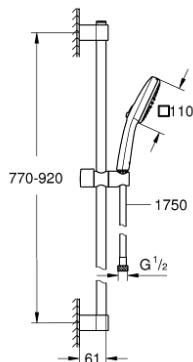

27 788 003 TEMPESTA CUBE 110 SHOWER RAIL SET 2 SPRAYS

PRODUCT DESCRIPTION

- Colour: chrome
- consisting of:
 - hand shower Tempesta Cube 110 (27 571)
 - spray patterns: Rain, Jet
 - maximum flow rate (at 3 bar): 13.5 l/min
 - shower rail, 900 mm (27 524)
 - Relaxaflex hose 1750 mm 1/2" x 1/2" (28 154)
 - GROHE SmartSwitch - easily rotate the dial to enjoy your preferred spray option
 - GROHE DreamSpray - perfect spray pattern
 - GROHE LongLife finish
- Flexible Installation - 1 adjustable bracket for existing drill holes
- adjustable rail holder (turn and glide shower holder)
- GROHE SpeedClean - effortless limescale removal
- Inner WaterGuide - inner insulation for surface protection
- ShockProof silicone ring prevents damages caused by shower falling
- min. recommended pressure 1.0 bar
- suitable for instantaneous heater
- professional edition

27 788 003 TEMPESTA CUBE 110 SHOWER RAIL SET 2 SPRAYS

SELECT SPARE PART: , April 2020 – now

1: Outlet shower holder (Spare part-nr. 48607000)

2: Sliding piece (Spare part-nr. 48609000)

3: Outlet shower holder (Spare part-nr. 48608000)