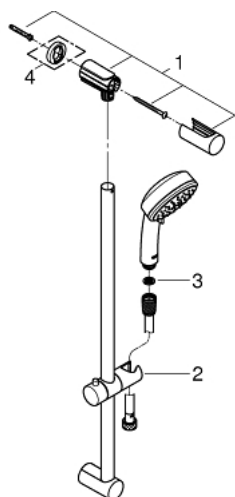

27 788 002 TEMPESTA COSMOPOLITAN 100 SHOWER RAIL SET 2 SPRAYS

PRODUCT DESCRIPTION

- Colour: chrome
- consisting of:
 - hand shower (27 571)
 - shower rail, 900 mm (27 522)
 - Relaxaflex hose 1750 mm 1/2" x 1/2" (28 154)
 - GROHE DreamSpray - perfect spray pattern
 - GROHE LongLife finish
 - GROHE SpeedClean - effortless limescale removal
 - Inner WaterGuide - inner insulation for surface protection
 - suitable for instantaneous heater
 - min. recommended pressure 1.0 bar

27 788 002 TEMPESTA COSMOPOLITAN 100 SHOWER RAIL SET 2 SPRAYS

SELECT SPARE PART: , March 2017 – now

1: Outlet shower holder (Spare part-nr. 48098000)

2: Sliding piece (Spare part-nr. 48099000)

3: Dirt strainer (Spare part-nr. 0700200M)

4: Compensation disc (Spare part-nr. 48051000)*

* Optional accessories