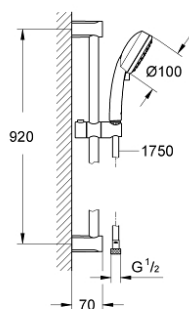

27 788 002 TEMPESTA COSMOPOLITAN 100 SHOWER RAIL SET 2 SPRAYS

PRODUCT DESCRIPTION

- Colour: chrome
- consisting of:
 - hand shower (27 571)
 - shower rail, 900 mm (27 522)
 - Relaxaflex hose 1750 mm 1/2" x 1/2" (28 154)
 - GROHE DreamSpray - perfect spray pattern
 - GROHE LongLife finish
 - GROHE SpeedClean - effortless limescale removal
 - Inner WaterGuide - inner insulation for surface protection
 - suitable for instantaneous heater
 - min. recommended pressure 1.0 bar

27 788 002 TEMPESTA COSMOPOLITAN 100 SHOWER RAIL SET 2 SPRAYS

SELECT SPARE PART: , March 2017 – now

1: Outlet shower holder (Spare part-nr. 48098000)

2: Sliding piece (Spare part-nr. 48099000)

3: Dirt strainer (Spare part-nr. 0700200M)