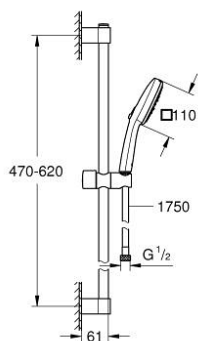

## 27 786 003 TEMPESTA CUBE 110 SHOWER RAIL SET 3 SPRAYS

### PRODUCT DESCRIPTION

- Colour: chrome
- consisting of:
  - hand shower Tempesta Cube 110 (27 572)
  - spray patterns: Jet, Rain, Massage
  - maximum flow rate (at 3 bar): 13.5 l/min
  - shower rail, 600 mm (27 523)
  - Relexaflex hose 1750 mm 1/2" x 1/2" (28 154)
  - GROHE SmartSwitch - easily rotate the dial to enjoy your preferred spray option
  - GROHE DreamSpray - perfect spray pattern
  - GROHE LongLife finish
- Flexible Installation - 1 adjustable bracket for existing drill holes
- adjustable rail holder (turn and glide shower holder)
- GROHE SpeedClean - effortless limescale removal
- Inner WaterGuide - inner insulation for surface protection
- ShockProof silicone ring prevents damages caused by shower falling
- min. recommended pressure 1.0 bar
- suitable for instantaneous heater
- professional edition

## 27 786 003 TEMPESTA CUBE 110 SHOWER RAIL SET 3 SPRAYS

**SELECT SPARE PART:** , November 2021 – now

1: Outlet shower holder (Spare part-nr. 48607000)

2: Sliding piece (Spare part-nr. 48609000)

3: Outlet shower holder (Spare part-nr. 48608000)