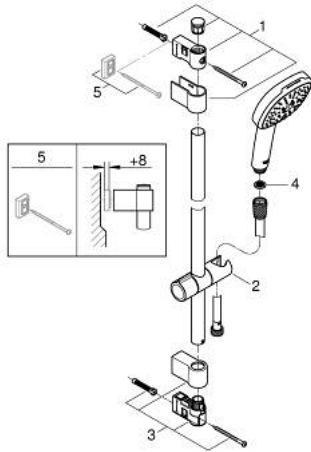

## 27 786 003 TEMPESTA CUBE 110 SHOWER RAIL SET 3 SPRAYS

### PRODUCT DESCRIPTION

- Colour: chrome
- consisting of:
  - hand shower Tempesta Cube 110 (27 572)
  - spray patterns: Jet, Rain, Massage
  - maximum flow rate (at 3 bar): 13.5 l/min
  - shower rail, 600 mm (27 523)
  - Relexaflex hose 1750 mm 1/2" x 1/2" (28 154)
  - GROHE SmartSwitch - easily rotate the dial to enjoy your preferred spray option
  - GROHE DreamSpray - perfect spray pattern
  - GROHE LongLife finish
- Flexible Installation - 1 adjustable bracket for existing drill holes
- adjustable rail holder (turn and glide shower holder)
- GROHE SpeedClean - effortless limescale removal
- Inner WaterGuide - inner insulation for surface protection
- ShockProof silicone ring prevents damages caused by shower falling
- min. recommended pressure 1.0 bar
- suitable for instantaneous heater
- professional edition

## 27 786 003 TEMPESTA CUBE 110 SHOWER RAIL SET 3 SPRAYS

**SELECT SPARE PART:** , November 2021 – now

1: Outlet shower holder (Spare part-nr. 48607000)

2: Sliding piece (Spare part-nr. 48609000)

3: Outlet shower holder (Spare part-nr. 48608000)