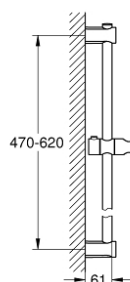

27 724 000 VITALIO UNIVERSAL SHOWER RAIL, 600 MM

PRODUCT DESCRIPTION

- Colour: chrome
- with wall holders, glide element and swivel holder
- GROHE LongLife finish
- Flexible Installation - 1 adjustable bracket for existing drill holes
- suitable for screwing (including screws and dowels) or gluing (GROHE QuickGlue S2 41 245 000 sold separately)
- holding force: max. 20 kg
- the specified holding capacity is valid for static (slowly applied) load and intended use only
- 5 color packaging

27 724 000 VITALIO UNIVERSAL SHOWER RAIL, 600 MM

SELECT SPARE PART: , February 2011 – now

1: Outlet shower holder (Spare part-nr. 48095000)

2: Sliding piece (Spare part-nr. 12140000)

3: Outlet shower holder (Spare part-nr. 48097000)