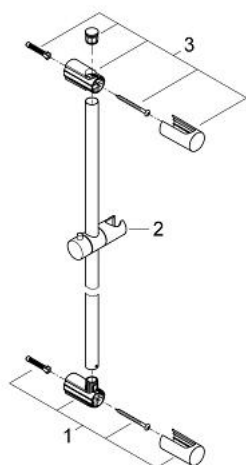

27 724 000 VITALIO UNIVERSAL SHOWER RAIL, 600 MM

PRODUCT DESCRIPTION

- Colour: chrome
- with wall holders, glide element and swivel holder
- GROHE LongLife finish
- Flexible Installation - 1 adjustable bracket for existing drill holes
- suitable for screwing (including screws and dowels) or gluing (GROHE QuickGlue S2 41 245 000 sold separately)
- holding force: max. 20 kg
- the specified holding capacity is valid for static (slowly applied) load and intended use only
- 5 color packaging

27 724 000 VITALIO UNIVERSAL SHOWER RAIL, 600 MM

SELECT SPARE PART: , February 2011 – now

1: Outlet shower holder (Spare part-nr. 48095000)

2: Sliding piece (Spare part-nr. 12140000)

3: Outlet shower holder (Spare part-nr. 48097000)