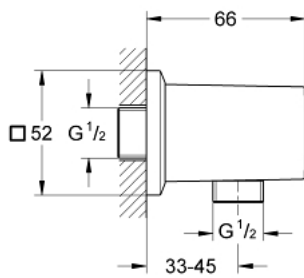

27 707 AL0 ALLURE BRILLIANT SHOWER OUTLET ELBOW, 1/2"

PRODUCT DESCRIPTION

- Colour: brushed hard graphite
- male thread
- protected against backflow
- material: metal
- GROHE LongLife finish

27 707 AL0 ALLURE BRILLIANT SHOWER OUTLET ELBOW, 1/2"

SELECT SPARE PART: , March 2018 – now

1: Non-return valve (Spare part-nr. 08565000)