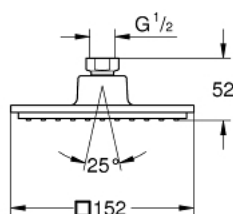

27 705 000 EUPHORIA CUBE 150 HEAD SHOWER 1 SPRAY

PRODUCT DESCRIPTION

- Colour: chrome
- spray pattern: Rain
- maximum flow rate (at 3 bar): 8 l/min
- 152 x 152 mm
- with ball joint, rotation angle $\pm 12^\circ$
- connection thread $\frac{1}{2}$ "
- GROHE EcoJoy - less water, perfect flow
- GROHE DreamSpray - perfect spray pattern
- GROHE LongLife finish
- GROHE SpeedClean - effortless limescale removal
- Inner WaterGuide - inner insulation for surface protection
- suitable for instantaneous heater

27 705 000 EUPHORIA CUBE 150 HEAD SHOWER 1 SPRAY

SELECT SPARE PART: , December 2010 – now

1: Fibre seal dia. 12x2 mm (Spare part-nr. 0138900M)

2: Dirt strainer (Spare part-nr. 0676800M)