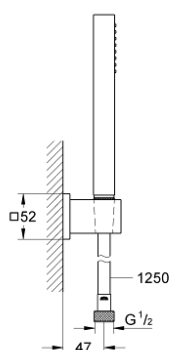

## 27 703 000 EUPHORIA CUBE STICK WALL HOLDER SET 1 SPRAY

### PRODUCT DESCRIPTION

- Colour: chrome
- consisting of:
  - hand shower (27 699 000)
  - maximum flow rate (at 3 bar): 8.2 l/min
  - wall shower holder (27 693 000)
  - Silverflex shower hose 1250 mm (28 362)
  - GROHE EcoJoy - less water, perfect flow
  - GROHE DreamSpray - perfect spray pattern
  - GROHE LongLife finish
  - GROHE SpeedClean - effortless limescale removal
  - Inner WaterGuide - inner insulation for surface protection
  - TwistStop - to prevent hose from twisting
  - suitable for instantaneous heater
  - min. recommended pressure 1.0 bar

27 703 000 **EUPHORIA CUBE STICK WALL HOLDER SET 1 SPRAY**

**SELECT SPARE PART:** , December 2010 – now

1: Dirt strainer (Spare part-nr. 0700200M)