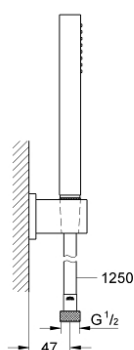

## 27 702 000 EUPHORIA CUBE STICK WALL HOLDER SET 1 SPRAY

### PRODUCT DESCRIPTION

- Colour: chrome
- consisting of:
  - hand shower (27 698 000)
  - maximum flow rate (at 3 bar): 15 l/min
  - wall shower holder (27 693 000)
  - Silverflex shower hose 1250 mm (28 362)
  - GROHE DreamSpray - perfect spray pattern
  - GROHE LongLife finish
  - GROHE SpeedClean - effortless limescale removal
  - Inner WaterGuide - inner insulation for surface protection
  - TwistStop - to prevent hose from twisting
- suitable for instantaneous heater

27 702 000 **EUPHORIA CUBE STICK WALL HOLDER SET 1 SPRAY**

**SELECT SPARE PART:** , December 2010 – now

1: Dirt strainer (Spare part-nr. 0700200M)