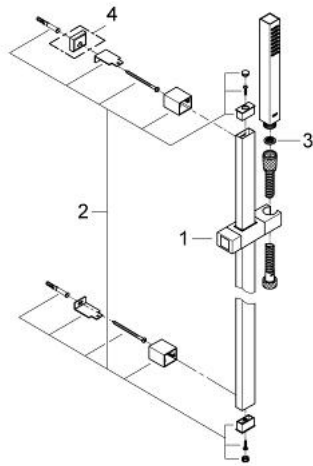

## 27 700 000 EUPHORIA CUBE STICK SHOWER RAIL SET 1 SPRAY

### PRODUCT DESCRIPTION

- Colour: chrome
- consisting of:
  - hand shower (27 698 000)
  - spray pattern: Standard spray
  - maximum flow rate (at 3 bar): 15 l/min
  - shower rail 900 mm (27 841)
  - shower hose Silverflex 1750 mm 1/2" x 1/2" (28 388)
  - GROHE DreamSpray - perfect spray pattern
  - GROHE LongLife finish
  - GROHE SpeedClean - effortless limescale removal
  - Inner WaterGuide - inner insulation for surface protection
  - TwistStop - to prevent hose from twisting
  - suitable for instantaneous heater
  - min. recommended pressure 1.0 bar

27 700 000 **EUPHORIA CUBE STICK SHOWER RAIL SET 1 SPRAY**

**SELECT SPARE PART:** , December 2010 – now

1: Sliding piece (Spare part-nr. 48180000)

2: Outlet shower holder (Spare part-nr. 48179000)

3: Dirt strainer (Spare part-nr. 0700200M)