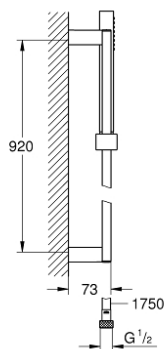

## 27 700 000 EUPHORIA CUBE STICK SHOWER RAIL SET 1 SPRAY

### PRODUCT DESCRIPTION

- Colour: chrome
- consisting of:
  - hand shower (27 698 000)
  - spray pattern: Standard spray
  - maximum flow rate (at 3 bar): 15 l/min
  - shower rail 900 mm (27 841)
  - shower hose Silverflex 1750 mm 1/2" x 1/2" (28 388)
  - GROHE DreamSpray - perfect spray pattern
  - GROHE LongLife finish
  - GROHE SpeedClean - effortless limescale removal
  - Inner WaterGuide - inner insulation for surface protection
  - TwistStop - to prevent hose from twisting
  - suitable for instantaneous heater
  - min. recommended pressure 1.0 bar

27 700 000 **EUPHORIA CUBE STICK SHOWER RAIL SET 1 SPRAY**

**SELECT SPARE PART:** , December 2010 – now

1: Sliding piece (Spare part-nr. 48180000)

2: Outlet shower holder (Spare part-nr. 48179000)

3: Dirt strainer (Spare part-nr. 0700200M)