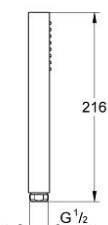

### PRODUCT DESCRIPTION

- Colour: chrome
- spray pattern: Standard spray
- maximum flow rate (at 3 bar): 8.2 l/min
- GROHE EcoJoy - less water, perfect flow
- GROHE DreamSpray - perfect spray pattern
- GROHE LongLife finish
- GROHE SpeedClean - effortless limescale removal
- Inner WaterGuide - inner insulation for surface protection
- universal mounting system, fitting all standard shower hoses
- suitable for instantaneous heater
- min. recommended pressure 1.0 bar

27 699 000 **EUPHORIA CUBE STICK HAND SHOWER 1 SPRAY**

**SELECT SPARE PART:** , December 2010 – now

1: Dirt strainer (Spare part-nr. 0700200M)