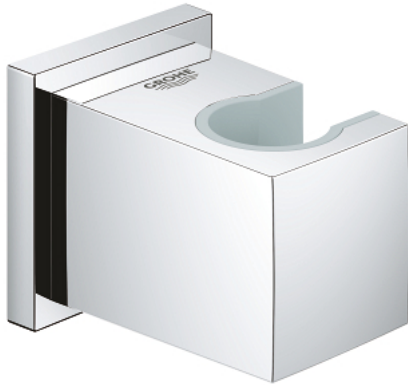

27 693 000 EUPHORIA CUBE WALL SHOWER HOLDER

PRODUCT DESCRIPTION

- Colour: chrome
- not adjustable
- GROHE LongLife finish