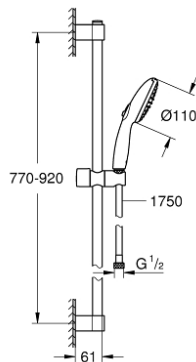

## 27 646 30E TEMPESTA 110 SHOWER RAIL SET 2 SPRAYS (RAIN, JET)

### PRODUCT DESCRIPTION

- Colour: chrome
- consisting of:
  - hand shower Tempesta 110 (27 597)
  - maximum flow rate (at 3 bar): 5.6 l/min
  - shower rail, 900 mm (27 524)
  - Relaxaflex hose 1750 mm 1/2" x 1/2" (28 154)
  - GROHE EcoJoy - extra efficient water usage, perfect flow
  - GROHE SmartSwitch - easily rotate the dial to enjoy your preferred spray option
  - GROHE DreamSpray - perfect spray pattern
  - GROHE LongLife finish
- Flexible Installation - 1 adjustable bracket for existing drill holes
- adjustable rail holder (turn and glide shower holder)
- GROHE SpeedClean - effortless limescale removal
- Inner WaterGuide - inner insulation for surface protection
- ShockProof silicone ring prevents damages caused by shower falling
- min. recommended pressure 1.0 bar
- suitable for instantaneous heater
- professional edition

## 27 646 30E TEMPESTA 110 SHOWER RAIL SET 2 SPRAYS (RAIN, JET)

**SELECT SPARE PART:** , April 2020 – now

1: Outlet shower holder (Spare part-nr. 48607000)

2: Sliding piece (Spare part-nr. 48609000)

3: Outlet shower holder (Spare part-nr. 48608000)