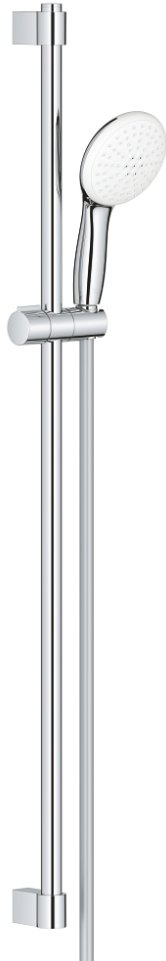

## 27 646 30E TEMPESTA 110 SHOWER RAIL SET 2 SPRAYS (RAIN, JET)

### PRODUCT DESCRIPTION

- Colour: chrome
- consisting of:
  - hand shower Tempesta 110 (27 597)
  - maximum flow rate (at 3 bar): 5.6 l/min
  - shower rail, 900 mm (27 524)
  - Relaxaflex hose 1750 mm 1/2" x 1/2" (28 154)
  - GROHE EcoJoy - extra efficient water usage, perfect flow
  - GROHE SmartSwitch - easily rotate the dial to enjoy your preferred spray option
  - GROHE DreamSpray - perfect spray pattern
  - GROHE LongLife finish
- Flexible Installation - 1 adjustable bracket for existing drill holes
- adjustable rail holder (turn and glide shower holder)
- GROHE SpeedClean - effortless limescale removal
- Inner WaterGuide - inner insulation for surface protection
- ShockProof silicone ring prevents damages caused by shower falling
- min. recommended pressure 1.0 bar
- suitable for instantaneous heater
- professional edition

## 27 646 30E TEMPESTA 110 SHOWER RAIL SET 2 SPRAYS (RAIN, JET)

**SELECT SPARE PART:** , April 2020 – now

1: Outlet shower holder (Spare part-nr. 48607000)

2: Sliding piece (Spare part-nr. 48609000)

3: Outlet shower holder (Spare part-nr. 48608000)

4: Dirt strainer (Spare part-nr. 0700200M)

5: Compensation disc (Spare part-nr. 48543001)\*

\* Optional accessories