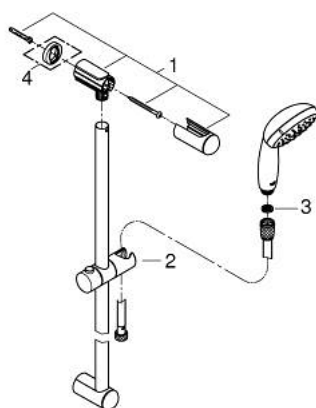

## 27 646 10E TEMPESTA 100 SHOWER RAIL SET 2 SPRAYS

### PRODUCT DESCRIPTION

- Colour: chrome
- consisting of:
  - hand shower Tempesta 100 II (27 597)
  - shower rail, 900 mm (27 524)
  - Relaxflex hose 1750 mm 1/2" x 1/2" (28 154)
  - GROHE EcoJoy 5.7 l/min. flow limiter
  - GROHE DreamSpray - perfect spray pattern
  - GROHE LongLife finish
  - GROHE SpeedClean - effortless limescale removal
  - Inner WaterGuide - inner insulation for surface protection
  - ShockProof silicone ring prevents damages caused by shower falling
  - suitable for instantaneous heater

## 27 646 10E TEMPESTA 100 SHOWER RAIL SET 2 SPRAYS

**SELECT SPARE PART:** , June 2013 – now

1: Outlet shower holder (Spare part-nr. 48098000)

2: Sliding piece (Spare part-nr. 48099000)

3: Dirt strainer (Spare part-nr. 0700200M)