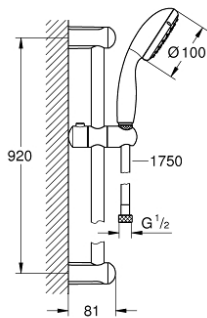

## 27 646 10E TEMPESTA 100 SHOWER RAIL SET 2 SPRAYS

### PRODUCT DESCRIPTION

- Colour: chrome
- consisting of:
  - hand shower Tempesta 100 II (27 597)
  - shower rail, 900 mm (27 524)
  - Relaxflex hose 1750 mm 1/2" x 1/2" (28 154)
  - GROHE EcoJoy 5.7 l/min. flow limiter
  - GROHE DreamSpray - perfect spray pattern
  - GROHE LongLife finish
  - GROHE SpeedClean - effortless limescale removal
  - Inner WaterGuide - inner insulation for surface protection
  - ShockProof silicone ring prevents damages caused by shower falling
  - suitable for instantaneous heater

## 27 646 10E TEMPESTA 100 SHOWER RAIL SET 2 SPRAYS

**SELECT SPARE PART:** , June 2013 – now

1: Outlet shower holder (Spare part-nr. 48098000)

2: Sliding piece (Spare part-nr. 48099000)

3: Dirt strainer (Spare part-nr. 0700200M)