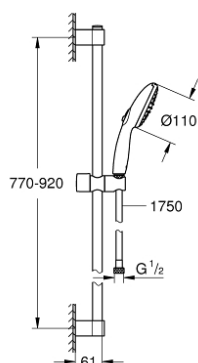

27 646 003 TEMPESTA 110 SHOWER RAIL SET 2 SPRAYS (RAIN, JET)

PRODUCT DESCRIPTION

- Colour: chrome
- consisting of:
 - hand shower Tempesta 110 (27 597)
 - maximum flow rate (at 3 bar): 13.5 l/min
 - shower rail, 900 mm (27 524)
 - Relaxaflex hose 1750 mm 1/2" x 1/2" (28 154)
- GROHE SmartSwitch - easily rotate the dial to enjoy your preferred spray option
- GROHE DreamSpray - perfect spray pattern
- GROHE LongLife finish
- Flexible Installation - 1 adjustable bracket for existing drill holes
- adjustable rail holder (turn and glide shower holder)
- GROHE SpeedClean - effortless limescale removal
- Inner WaterGuide - inner insulation for surface protection
- ShockProof silicone ring prevents damages caused by shower falling
- min. recommended pressure 1.0 bar
- suitable for instantaneous heater
- professional edition

27 646 003 TEMPESTA 110 SHOWER RAIL SET 2 SPRAYS (RAIN, JET)

SELECT SPARE PART: , April 2020 – now

1: Outlet shower holder (Spare part-nr. 48607000)

2: Sliding piece (Spare part-nr. 48609000)

3: Outlet shower holder (Spare part-nr. 48608000)