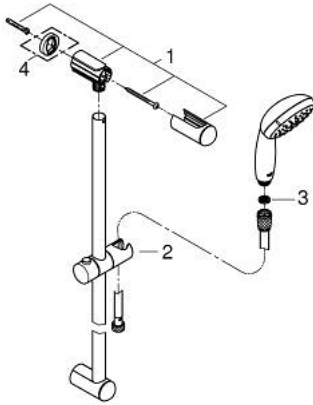

27 646 001 TEMPESTA 100 SHOWER RAIL SET 2 SPRAYS

PRODUCT DESCRIPTION

- Colour: chrome
- consisting of:
 - hand shower Tempesta 100 II (27 597)
 - shower rail, 900 mm (27 524)
 - Relaxaflex hose 1750 mm 1/2" x 1/2" (28 154)
 - GROHE DreamSpray - perfect spray pattern
 - GROHE LongLife finish
 - GROHE SpeedClean - effortless limescale removal
 - Inner WaterGuide - inner insulation for surface protection
 - ShockProof silicone ring prevents damages caused by shower falling
 - suitable for instantaneous heater

27 646 001 TEMPESTA 100 SHOWER RAIL SET 2 SPRAYS

SELECT SPARE PART: , June 2013 – now

1: Outlet shower holder (Spare part-nr. 48098000)

2: Sliding piece (Spare part-nr. 48099000)

3: Dirt strainer (Spare part-nr. 0700200M)