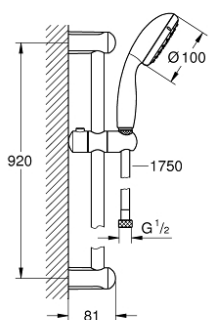

27 646 001 TEMPESTA 100 SHOWER RAIL SET 2 SPRAYS

PRODUCT DESCRIPTION

- Colour: chrome
- consisting of:
 - hand shower Tempesta 100 II (27 597)
 - shower rail, 900 mm (27 524)
 - Relaxaflex hose 1750 mm 1/2" x 1/2" (28 154)
 - GROHE DreamSpray - perfect spray pattern
 - GROHE LongLife finish
 - GROHE SpeedClean - effortless limescale removal
 - Inner WaterGuide - inner insulation for surface protection
 - ShockProof silicone ring prevents damages caused by shower falling
 - suitable for instantaneous heater

27 646 001 TEMPESTA 100 SHOWER RAIL SET 2 SPRAYS

SELECT SPARE PART: , June 2013 – now

1: Outlet shower holder (Spare part-nr. 48098000)

2: Sliding piece (Spare part-nr. 48099000)

3: Dirt strainer (Spare part-nr. 0700200M)