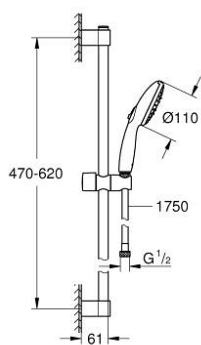

27 644 003 TEMPESTA 110 SHOWER RAIL SET 3 SPRAYS (RAIN, JET, MASSAGE)

PRODUCT DESCRIPTION

- Colour: chrome
- consisting of:
 - hand shower Tempesta 110 (28 419)
 - maximum flow rate (at 3 bar): 7.4 l/min
 - shower rail, 600 mm (27 523)
 - Relaxaflex hose 1750 mm 1/2" x 1/2" (28 154)
 - GROHE EcoJoy - less water, perfect flow
 - GROHE SmartSwitch - easily rotate the dial to enjoy your preferred spray option
 - GROHE DreamSpray - perfect spray pattern
 - GROHE LongLife finish
- Flexible Installation - 1 adjustable bracket for existing drill holes
- adjustable rail holder (turn and glide shower holder)
- GROHE SpeedClean - effortless limescale removal
- Inner WaterGuide - inner insulation for surface protection
- ShockProof silicone ring prevents damages caused by shower falling
- min. recommended pressure 1.0 bar
- suitable for instantaneous heater
- professional edition

27 644 003 TEMPESTA 110 SHOWER RAIL SET 3 SPRAYS (RAIN, JET, MASSAGE)

SELECT SPARE PART: , April 2020 – now

1: Outlet shower holder (Spare part-nr. 48607000)

2: Sliding piece (Spare part-nr. 48609000)

3: Outlet shower holder (Spare part-nr. 48608000)