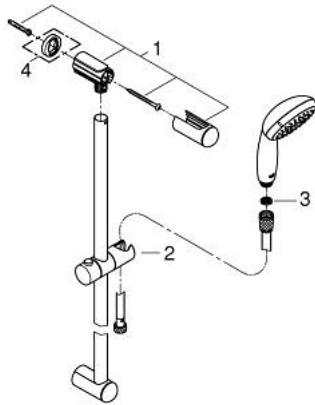

## 27 644 001 TEMPESTA 100 SHOWER RAIL SET 3 SPRAYS

### PRODUCT DESCRIPTION

- Colour: chrome
- consisting of:
  - hand shower (28 419)
  - shower rail, 600 mm (27 523)
  - shower hose Relaxaflex 1750 mm 1/2" x 1/2" (28 154)
  - GROHE EcoJoy 9.5 l/min flow limiter
  - GROHE DreamSpray - perfect spray pattern
  - GROHE LongLife finish
  - GROHE SpeedClean - effortless limescale removal
  - Inner WaterGuide - inner insulation for surface protection
  - ShockProof silicone ring prevents damages caused by shower falling
- suitable for instantaneous heater
- min. recommended pressure 1.0 bar

### SPARE PARTS, March 2017 – now

- 1: Shower rail holder (Spare part-nr. 48098000)
- 2: Glide element (Spare part-nr. 48099000)
- 3: Dirt strainer (Spare part-nr. 0700200M)
- 4: Compensation disc (Spare part-nr. 48051000)\*