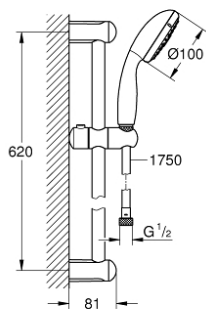

## 27 644 001 TEMPESTA 100 SHOWER RAIL SET 3 SPRAYS

### PRODUCT DESCRIPTION

- Colour: chrome
- consisting of:
  - hand shower (28 419)
  - shower rail, 600 mm (27 523)
  - shower hose Relaxaflex 1750 mm 1/2" x 1/2" (28 154)
  - GROHE EcoJoy 9.5 l/min flow limiter
  - GROHE DreamSpray - perfect spray pattern
  - GROHE LongLife finish
  - GROHE SpeedClean - effortless limescale removal
  - Inner WaterGuide - inner insulation for surface protection
  - ShockProof silicone ring prevents damages caused by shower falling
- suitable for instantaneous heater
- min. recommended pressure 1.0 bar

### SPARE PARTS, March 2017 – now

- 1: Shower rail holder (Spare part-nr. 48098000)
- 2: Glide element (Spare part-nr. 48099000)
- 3: Dirt strainer (Spare part-nr. 0700200M)
- 4: Compensation disc (Spare part-nr. 48051000)\*