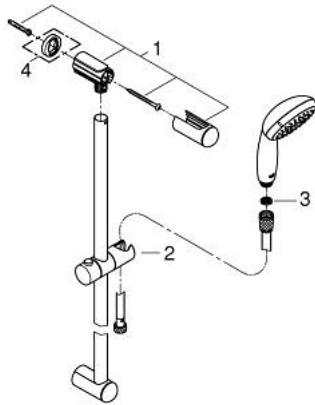

27 644 001 TEMPESTA 100 SHOWER RAIL SET 3 SPRAYS

PRODUCT DESCRIPTION

- Colour: chrome
- consisting of:
 - hand shower (28 419)
 - shower rail, 600 mm (27 523)
 - Relaxaflex hose 1750 mm 1/2" x 1/2" (28 154)
 - GROHE EcoJoy 9.5 l/min flow limiter
 - GROHE DreamSpray - perfect spray pattern
 - GROHE LongLife finish
 - GROHE SpeedClean - effortless limescale removal
 - Inner WaterGuide - inner insulation for surface protection
 - ShockProof silicone ring prevents damages caused by shower falling
- suitable for instantaneous heater
- min. recommended pressure 1.0 bar

27 644 001 TEMPESTA 100 SHOWER RAIL SET 3 SPRAYS

SELECT SPARE PART: , March 2017 – now

1: Outlet shower holder (Spare part-nr. 48098000)

2: Sliding piece (Spare part-nr. 48099000)

3: Dirt strainer (Spare part-nr. 0700200M)