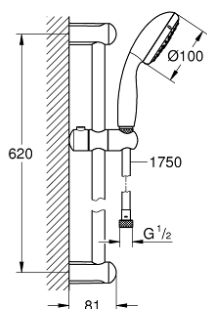

27 644 001 TEMPESTA 100 SHOWER RAIL SET 3 SPRAYS

PRODUCT DESCRIPTION

- Colour: chrome
- consisting of:
 - hand shower (28 419)
 - shower rail, 600 mm (27 523)
 - Relaxaflex hose 1750 mm 1/2" x 1/2" (28 154)
 - GROHE EcoJoy 9.5 l/min flow limiter
 - GROHE DreamSpray - perfect spray pattern
 - GROHE LongLife finish
 - GROHE SpeedClean - effortless limescale removal
 - Inner WaterGuide - inner insulation for surface protection
 - ShockProof silicone ring prevents damages caused by shower falling
- suitable for instantaneous heater
- min. recommended pressure 1.0 bar

27 644 001 TEMPESTA 100 SHOWER RAIL SET 3 SPRAYS

SELECT SPARE PART: , March 2017 – now

1: Outlet shower holder (Spare part-nr. 48098000)

2: Sliding piece (Spare part-nr. 48099000)

3: Dirt strainer (Spare part-nr. 0700200M)