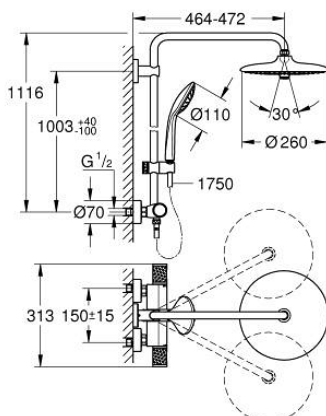

## 27 615 002 EUPHORIA SYSTEM 260 SHOWER SYSTEM WITH THERMOSTATIC MIXER FOR WALL MOUNTING

### PRODUCT DESCRIPTION (1/2)

- Colour: chrome
- consisting of:
  - horizontal swivable 450 mm shower arm
  - exposed thermostat with Aquadimmer function
  - allows change between:
    - head shower Euphoria 260 (26 457)
    - spray patterns: Rain, SmartRain, Jet
    - maximum flow rate (at 3 bar): 7.5 l/min
  - with ball joint
  - rotation angle  $\pm 15^\circ$
  - hand shower Euphoria 110 Massage (27 239 000)
  - spray patterns: Rain, Massage, SmartRain
  - maximum flow rate (at 3 bar): 8.5 l/min
  - adjustable in height with gliding element
  - shower hose Silverflex 1750 mm 1/2" x 1/2" (28 388)
  - maximum flow rate system (at 3 bar): 8.5 l/min
  - GROHE EcoJoy - less water, perfect flow
  - GROHE TurboStat - compact cartridge with wax thermoelement
  - GROHE SafeStop - safety button at 38°C
  - GROHE SafeStop Plus - optional temperature limiter at 43°C included
  - GROHE CoolTouch - no risk of scalding
  - GROHE ProGrip - with knurl structure
  - GROHE DreamSpray - perfect spray pattern
  - GROHE LongLife finish
  - GROHE SprayDimmer - stepless flow rate adjustment
- Flexible Installation - 1 adjustable bracket for existing drill holes
- Inner WaterGuide - inner insulation for surface protection
- GROHE SpeedClean - effortless limescale removal
- TwistStop - to prevent hose from twisting
- suitable for instantaneous heaters from 18 kW/h
- minimum flow rate 5 l/min.
- optional upgrade: GROHE EasyReach tray (26 362), sold separately
- professional edition

### PRODUCT DESCRIPTION (2/2)

- maximum flow rate (at 3 bar): 7.5 l/min