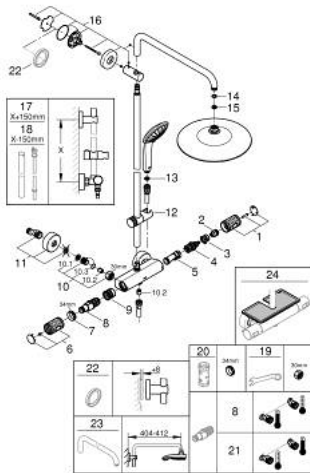

27 615 002 EUPHORIA SYSTEM 260 SHOWER SYSTEM WITH THERMOSTATIC MIXER FOR WALL MOUNTING

SELECT SPARE PART: , January 2020 – now

1. 1: Shut-off handle (Spare part-nr. 49162000)
   - 2: Stop ring (Spare part-nr. 47986000)
   - 3: Stop ring (Spare part-nr. 47965000)
   - 4: Aquadimmer (Spare part-nr. 47364000)
   - 5: Water flow (Spare part-nr. 47887000)
   - 6: Shut-off handle (Spare part-nr. 49160000)
   - 7: Fitting ring (Spare part-nr. 47743000)
   - 8: Thermostatic compact cartridge 1/2" (Spare part-nr. 47439000)
   - 9: Race (Spare part-nr. 47975000)
   - 10: Non-return valve (Spare part-nr. 47189000)
   - 10.1: Dirt strainer (Spare part-nr. 0726400M)
   - 10.2: Non-return valve (Spare part-nr. 08565000)
   - 10.3: O-ring $\varnothing 17 \times \varnothing 2$ (Spare part-nr. 0305500M)
   - 11: S-union (Spare part-nr. 12662000)
   - 12: Sliding piece (Spare part-nr. 48424000)
   - 13: Dirt strainer (Spare part-nr. 0700200M)
   - 14: Fibre seal dia. 12x2 mm (Spare part-nr. 0138900M)
   - 15: Dirt strainer (Spare part-nr. 48007000)
   - 16: Outlet shower holder (Spare part-nr. 48279000)
   - 17: Shower system pipe for retrofitting (Spare part-nr. 48514000)*
   - 18: Shower system pipe for retrofitting (Spare part-nr. 48515000)*
   - 19: Special spanner (Spare part-nr. 19377000)*
   - 20: Socket spanner (Spare part-nr. 19332000)*
   - 21: GROHE TurboStat cartridge 1/2" (Spare part-nr. 47175000)*
   - 22: Compensation disc (Spare part-nr. 27180000)*
   - 23: Shower arm for shower systems (Spare part-nr. 14047000)*
   - 24: GROHE EasyReach tray (Spare part-nr. 26362LN1)*
2. Optional accessories