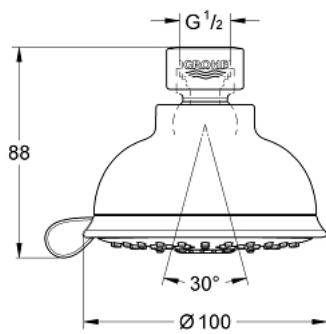

27 610 001 TEMPESTA RUSTIC 100 HEAD SHOWER 4 SPRAYS

PRODUCT DESCRIPTION

- Colour: chrome
- spray patterns: GROHE Rain O², Rain, Massage, Jet
- ball joint ± 15° rotatable
- connection thread ½"
- GROHE EcoJoy 9,5 l/min flow limiter
- GROHE DreamSpray - perfect spray pattern
- GROHE LongLife finish
- GROHE SpeedClean - effortless limescale removal
- Inner WaterGuide - inner insulation for surface protection
- suitable for instantaneous heater
- min. recommended pressure 1.0 bar

27 610 001 TEMPESTA RUSTIC 100 HEAD SHOWER 4 SPRAYS

SELECT SPARE PART: , March 2017 – now

1: Fibre seal dia. 12x2 mm (Spare part-nr. 0138900M)

2: Dirt strainer (Spare part-nr. 48007000)