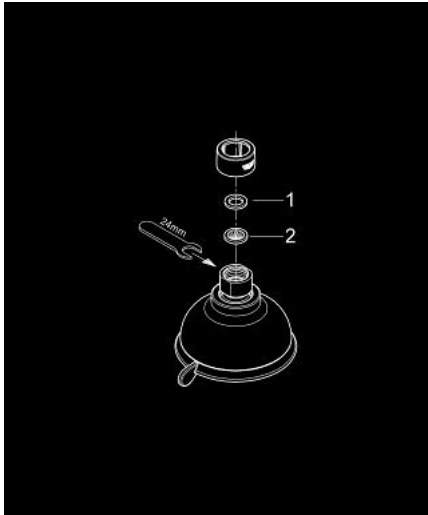

27 610 001 TEMPESTA RUSTIC 100 HEAD SHOWER 4 SPRAYS

PRODUCT DESCRIPTION

- Colour: chrome
- spray patterns: GROHE Rain O², Rain, Massage, Jet
- ball joint ± 15° rotatable
- connection thread ½"
- GROHE EcoJoy 9,5 l/min flow limiter
- GROHE DreamSpray - perfect spray pattern
- GROHE LongLife finish
- GROHE SpeedClean - effortless limescale removal
- Inner WaterGuide - inner insulation for surface protection
- suitable for instantaneous heater
- min. recommended pressure 1.0 bar

27 610 001 TEMPESTA RUSTIC 100 HEAD SHOWER 4 SPRAYS

SELECT SPARE PART: , March 2017 – now

1: Fibre seal dia. 12x2 mm (Spare part-nr. 0138900M)

2: Dirt strainer (Spare part-nr. 48007000)