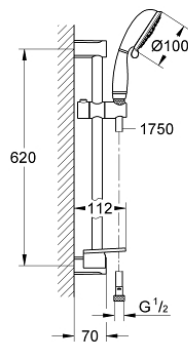

27 609 001 TEMPESTA RUSTIC 100 SHOWER RAIL SET 4 SPRAYS

PRODUCT DESCRIPTION

- Colour: chrome
- consisting of:
 - hand shower (27 608)
 - shower rail, 600 mm (27 519)
 - Relaxaflex hose 1750 mm 1/2" x 1/2" (28 154)
 - GROHE EasyReach tray (27 596)
 - GROHE EcoJoy 9.5 l/min flow limiter
 - GROHE DreamSpray - perfect spray pattern
 - GROHE LongLife finish
 - GROHE SpeedClean - effortless limescale removal
 - Inner WaterGuide - inner insulation for surface protection
 - suitable for instantaneous heater
 - min. recommended pressure 1.0 bar

27 609 001 TEMPESTA RUSTIC 100 SHOWER RAIL SET 4 SPRAYS

SELECT SPARE PART: , March 2017 – now

- 1: Outlet shower holder (Spare part-nr. 48092000)
- 2: Sliding piece (Spare part-nr. 48093000)
- 3: GROHE EasyReach tray (Spare part-nr. 27596000)
- 4: Dirt strainer (Spare part-nr. 0700200M)
- 5: Compensation disc (Spare part-nr. 48051000)*