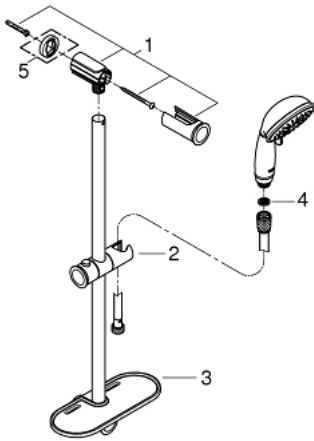

27 609 001 TEMPESTA RUSTIC 100 SHOWER RAIL SET 4 SPRAYS

PRODUCT DESCRIPTION

- Colour: chrome
- consisting of:
 - hand shower (27 608)
 - shower rail, 600 mm (27 519)
 - Relaxaflex hose 1750 mm 1/2" x 1/2" (28 154)
 - GROHE EasyReach tray (27 596)
 - GROHE EcoJoy 9.5 l/min flow limiter
 - GROHE DreamSpray - perfect spray pattern
 - GROHE LongLife finish
 - GROHE SpeedClean - effortless limescale removal
 - Inner WaterGuide - inner insulation for surface protection
 - suitable for instantaneous heater
 - min. recommended pressure 1.0 bar

27 609 001 TEMPESTA RUSTIC 100 SHOWER RAIL SET 4 SPRAYS

SELECT SPARE PART: , March 2017 – now

- 1: Outlet shower holder (Spare part-nr. 48092000)
- 2: Sliding piece (Spare part-nr. 48093000)
- 3: GROHE EasyReach tray (Spare part-nr. 27596000)
- 4: Dirt strainer (Spare part-nr. 0700200M)
- 5: Compensation disc (Spare part-nr. 48051000)*