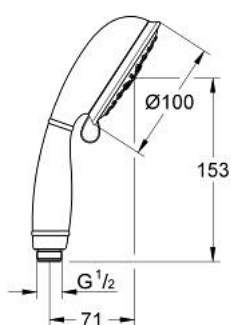

27 608 001 TEMPESTA RUSTIC 100 HAND SHOWER 4 SPRAYS

PRODUCT DESCRIPTION

- Colour: chrome
- spray patterns: GROHE Rain O², Rain, Massage, Jet
- GROHE EcoJoy 9,5 l/min flow limiter
- GROHE DreamSpray - perfect spray pattern
- GROHE LongLife finish
- GROHE SpeedClean - effortless limescale removal
- Inner WaterGuide - inner insulation for surface protection
- universal mounting system, fitting all standard shower hoses
- suitable for instantaneous heater
- min. recommended pressure 1.0 bar

Pure Freude
an Wasser

27 608 001 **TEMPESTA RUSTIC 100 HAND SHOWER 4 SPRAYS**

SELECT SPARE PART: , March 2017 – now

1: Dirt strainer (Spare part-nr. 0700200M)