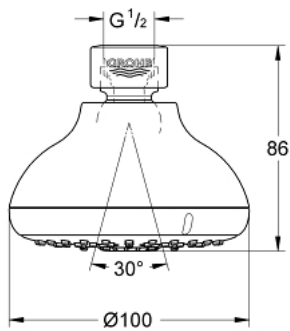

27 606 001 TEMPESTA 100 HEAD SHOWER 4 SPRAYS

PRODUCT DESCRIPTION

- Colour: chrome
- spray patterns: GROHE Rain O², Rain, Massage, Jet
- maximum flow rate (at 3 bar): 9 l/min
- ball joint ± 15° rotatable
- connection thread ½"
- GROHE EcoJoy - less water, perfect flow
- GROHE DreamSpray - perfect spray pattern
- GROHE LongLife finish
- GROHE SpeedClean - effortless limescale removal
- Inner WaterGuide - inner insulation for surface protection
- suitable for instantaneous heater
- min. recommended pressure 1.0 bar

27 606 001 TEMPESTA 100 HEAD SHOWER 4 SPRAYS

SELECT SPARE PART: , March 2017 – now

1: Fibre seal dia. 12x2 mm (Spare part-nr. 0138900M)

2: Dirt strainer (Spare part-nr. 48007000)