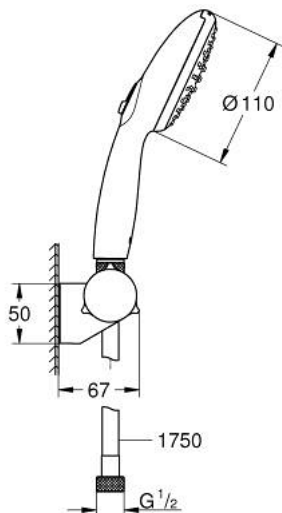

## 27 601 30E TEMPESTA 110 WALL HOLDER SET 2 SPRAYS (RAIN, JET)

### PRODUCT DESCRIPTION

- Colour: chrome
- consisting of:
  - hand shower Tempesta 110 (27 597)
  - maximum flow rate (at 3 bar): 5.6 l/min
  - wall shower holder adjustable (27 595)
  - Relexaflex hose 1750 mm 1/2" x 1/2" (28 154)
- GROHE EcoJoy - extra efficient water usage, perfect flow
- GROHE SmartSwitch - easily rotate the dial to enjoy your preferred spray option
- GROHE DreamSpray - perfect spray pattern
- GROHE LongLife finish
- GROHE SpeedClean - effortless limescale removal
- Inner WaterGuide - inner insulation for surface protection
- ShockProof silicone ring prevents damages caused by shower falling
- min. recommended pressure 1.0 bar
- suitable for instantaneous heater
- professional edition

## 27 601 30E TEMPESTA 110 WALL HOLDER SET 2 SPRAYS (RAIN, JET)

**SELECT SPARE PART:** , April 2020 – now

1: Dirt strainer (Spare part-nr. 0700200M)

2: Shield (Spare part-nr. 1029380000)