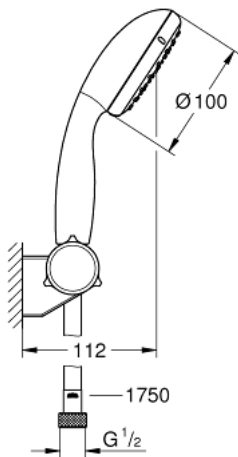

27 601 10E TEMPESTA 100 WALL HOLDER SET 2 SPRAYS

PRODUCT DESCRIPTION

- Colour: chrome
- consisting of:
 - hand shower Tempesta 100 II (27 597)
 - wall shower holder adjustable (27 595)
 - Relaxaflex hose 1750 mm 1/2" x 1/2" (28 154)
 - GROHE EcoJoy 5.7 l/min. flow limiter
 - GROHE DreamSpray - perfect spray pattern
 - GROHE LongLife finish
 - GROHE SpeedClean - effortless limescale removal
 - Inner WaterGuide - inner insulation for surface protection
 - ShockProof silicone ring prevents damages caused by shower falling
 - suitable for instantaneous heater
 - min. recommended pressure 1.0 bar

27 601 10E TEMPESTA 100 WALL HOLDER SET 2 SPRAYS

SELECT SPARE PART: , August 2010 – now

1: Dirt strainer (Spare part-nr. 0700200M)

2: Cap (Spare part-nr. 45652P00)