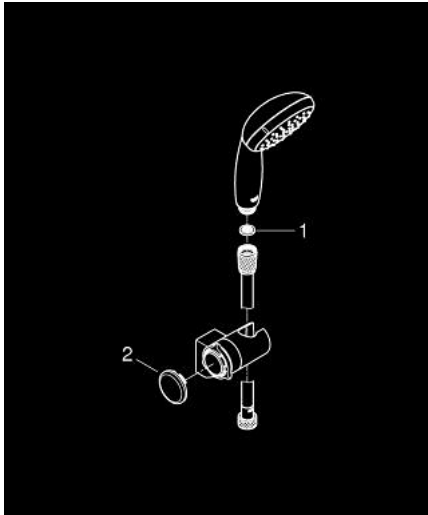

27 601 10E TEMPESTA 100 WALL HOLDER SET 2 SPRAYS

PRODUCT DESCRIPTION

- Colour: chrome
- consisting of:
 - hand shower Tempesta 100 II (27 597)
 - wall shower holder adjustable (27 595)
 - Relaxaflex hose 1750 mm 1/2" x 1/2" (28 154)
 - GROHE EcoJoy 5.7 l/min. flow limiter
 - GROHE DreamSpray - perfect spray pattern
 - GROHE LongLife finish
 - GROHE SpeedClean - effortless limescale removal
 - Inner WaterGuide - inner insulation for surface protection
 - ShockProof silicone ring prevents damages caused by shower falling
 - suitable for instantaneous heater
 - min. recommended pressure 1.0 bar

27 601 10E TEMPESTA 100 WALL HOLDER SET 2 SPRAYS

SELECT SPARE PART: , August 2010 – now

1: Dirt strainer (Spare part-nr. 0700200M)

2: Cap (Spare part-nr. 45652P00)