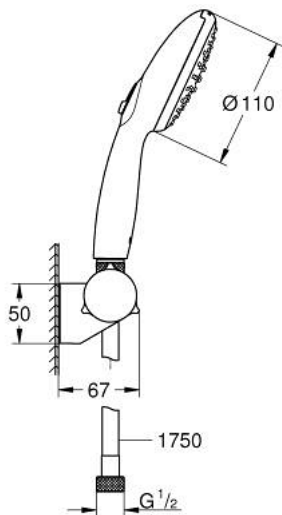

## 27 601 003 TEMPESTA 110 WALL HOLDER SET 2 SPRAYS (RAIN, JET)

### PRODUCT DESCRIPTION

- Colour: chrome
- consisting of:
  - hand shower Tempesta 110 (26 161)
  - maximum flow rate (at 3 bar): 7.4 l/min
  - wall shower holder adjustable (27 595)
  - Relexaflex hose 1750 mm 1/2" x 1/2" (28 154)
  - GROHE EcoJoy - less water, perfect flow
  - GROHE SmartSwitch - easily rotate the dial to enjoy your preferred spray option
  - GROHE DreamSpray - perfect spray pattern
  - GROHE LongLife finish
  - GROHE SpeedClean - effortless limescale removal
  - Inner WaterGuide - inner insulation for surface protection
  - ShockProof silicone ring prevents damages caused by shower falling
  - min. recommended pressure 1.0 bar
  - suitable for instantaneous heater
  - professional edition

## 27 601 003 TEMPESTA 110 WALL HOLDER SET 2 SPRAYS (RAIN, JET)

**SELECT SPARE PART:** , April 2020 – now

1: Dirt strainer (Spare part-nr. 0700200M)

2: Shield (Spare part-nr. 1029380000)