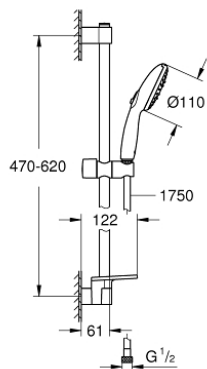

## 27 600 003 TEMPESTA 110 SHOWER RAIL SET 3 SPRAYS (RAIN, JET, MASSAGE)

### PRODUCT DESCRIPTION

- Colour: chrome
- consisting of:
  - hand shower Tempesta 110 (28 419)
  - maximum flow rate (at 3 bar): 7.4 l/min
  - shower rail, 600 mm (27 523)
  - Relaxaflex hose 1750 mm 1/2" x 1/2" (28 154)
  - GROHE EasyReach tray (26 770)
  - GROHE EcoJoy - less water, perfect flow
  - GROHE SmartSwitch - easily rotate the dial to enjoy your preferred spray option
  - GROHE DreamSpray - perfect spray pattern
  - GROHE LongLife finish
- Flexible Installation - 1 adjustable bracket for existing drill holes
- adjustable rail holder (turn and glide shower holder)
- GROHE SpeedClean - effortless limescale removal
- Inner WaterGuide - inner insulation for surface protection
- ShockProof silicone ring prevents damages caused by shower falling
- min. recommended pressure 1.0 bar
- suitable for instantaneous heater
- professional edition

## 27 600 003 TEMPESTA 110 SHOWER RAIL SET 3 SPRAYS (RAIN, JET, MASSAGE)

**SELECT SPARE PART:** , April 2020 – now

- 1: Outlet shower holder (Spare part-nr. 48607000)
- 2: Sliding piece (Spare part-nr. 48609000)
- 3: Outlet shower holder (Spare part-nr. 48608000)
- 4: Dirt strainer (Spare part-nr. 0700200M)
- 5: GROHE EasyReach tray (Spare part-nr. 26770001)
- 6: Compensation disc (Spare part-nr. 48543001)\*